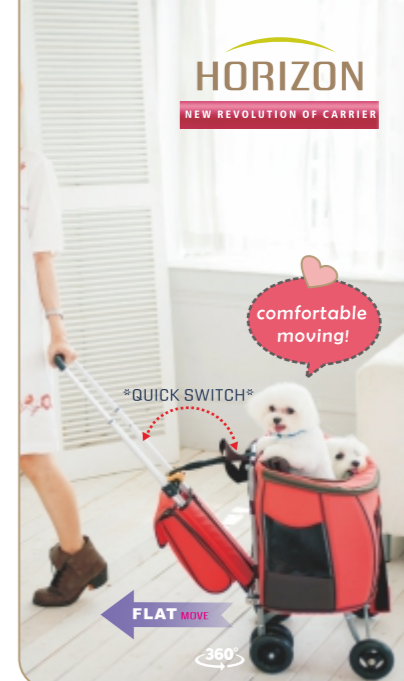

ITEM NO 702GX

30 KGS

CAMOUFLAGE

GROOMING TABLE(OPTION)

SPECIFICATION	
SUITABLE FOR: ONE MID./BIG SIZE PET OR MULTIPLE MID./SMALL PETS	■ CABINE SIZE(CM) 70(L) x 43 (W) x 60 (H)
MAX LOADING	30KGS
NET WEIGHT	13KGS
	■ OVEROLL SIZE(CM) 82(L) x 61 (W) x 106 (H)

PATENTED ITEMS
多國專利商品

ITEM NO 701GX

45 KGS

BIG SIZE⁺

CAMOUFLAGE

SPECIFICATION	
SUITABLE FOR: ONE BIG. SIZE PET OR MULTIPLE MID./SMALL PETS	■ CABINE SIZE(CM) 88(L) x 52 (W) x 69 (H)
MAX LOADING	45KGS
NET WEIGHT	14.5KGS
	■ OVEROLL SIZE(CM) 105(L) x 70 (W) x 112 (H)

PATENTED ITEMS
多國專利商品

705GX-TB

55 KGS

PATENTED ITEMS
多國專利商品

SPECIFICATION	
SUITABLE FOR: ONE BIG. SIZE PET OR MULTIPLE MID./SMALL PETS	■ CABINE SIZE(CM) 88(L) x 52 (W) x 69 (H)
MAX LOADING	55 KGS
NET WEIGHT	15 KGS
	■ OVEROLL SIZE(CM) 105(L) x 70 (W) x 112 (H)

705GX
SILVER WING NEW

ITEM NO 216

CAMOUFLAGE

SPECIFICATION	
SUITABLE FOR: ONE MID. SIZE PET OR MULTIPLE SMALL PETS	■ CABINE SIZE(CM) 53(L) x 30 (W) x 32 (H)
MAX LOADING	12 KGS
NET WEIGHT	5 KGS
	■ OVEROLL SIZE(CM) 53(L) x 34 (W) x 99 (H)

12 KGS
PATENTED ITEMS
多國專利商品

HORIZON
NEW REVOLUTION OF CARRIER

comfortable moving!

QUICK SWITCH

FLAT MOVE

360°

ITEM NO 213 & 215

15 KGS
#215

12 KGS
#213

BLUE

RED

SPECIFICATION	
SUITABLE FOR: ONE MID. SIZE PET OR MULTIPLE SMALL PETS	■ CABINE SIZE(CM) #212-46(L) x 33 (W) x 30 (H) #215-53(L) x 33 (W) x 33 (H)
MAX LOADING	#213-12KGS #215-15KGS
NET WEIGHT	#213-4.3KGS #215-4.8KGS
	■ OVEROLL SIZE(CM) #213-48(L) x 36 (W) x 99 (H) #215-55(L) x 35 (W) x 100 (H)

comfortable moving!

FLAT MOVE

360°

quick & easy

DESIGN & MANUFACTURE BY
PETTIO CORP.
NO. 1, LANE 22, BAOSHEN ROAD,
YANGHE DISTRICT, TAIPEI 234,
TAIWAN

TEL:+886-2-2927-6439
FAX:+886-2-2927-6726
info@pettio.com

PETSTRO
www.petstro.com

PETSTRO

2018